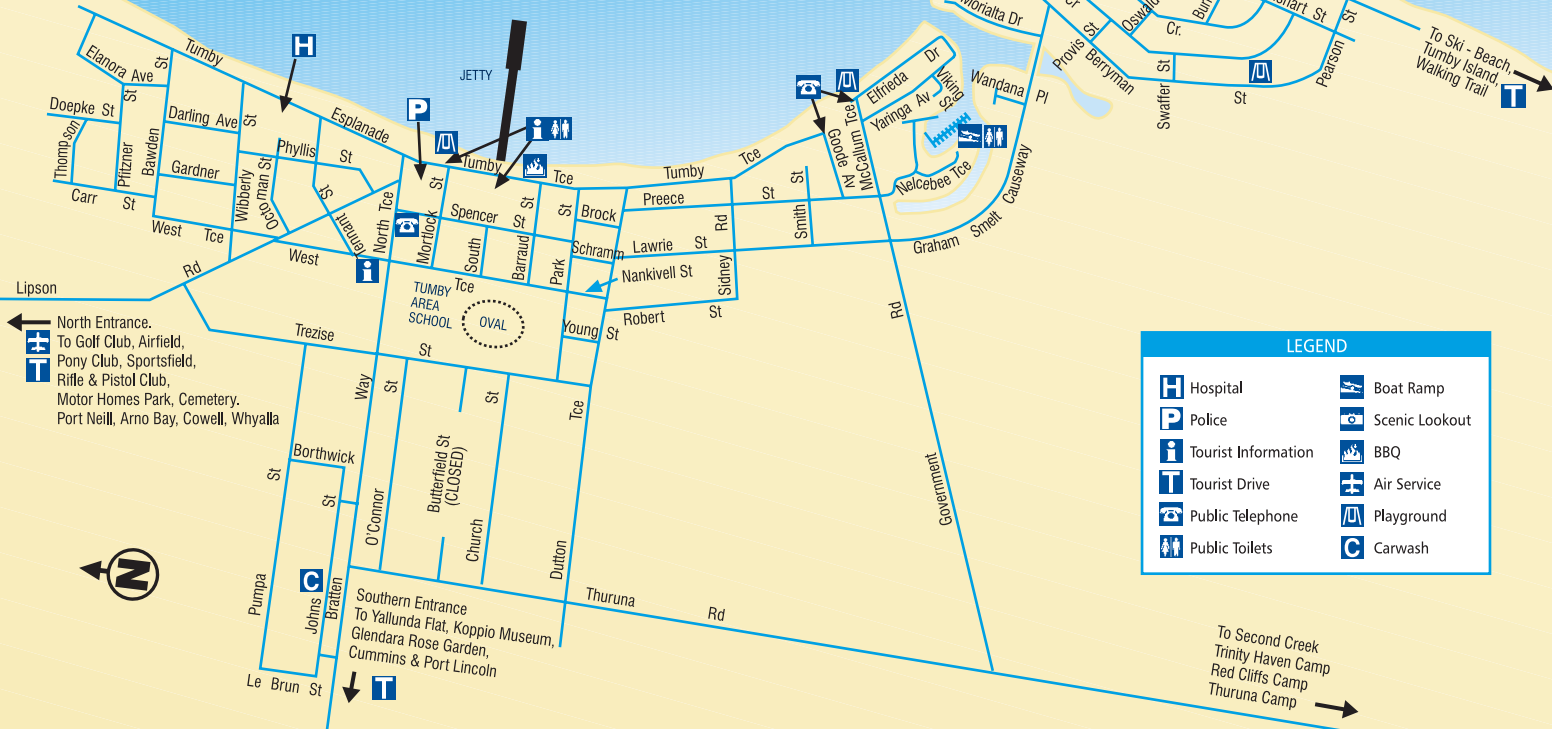

# TUMBY BAY

**T** **+**  
 North Entrance.  
 To Golf Club, Airfield,  
 Pony Club, Sportsfield,  
 Rifle & Pistol Club,  
 Motor Homes Park, Cemetery.  
 Port Neill, Arno Bay, Cowell, Whyalla

**C**  
 Southern Entrance  
 To Yallunda Flat, Koppio Museum,  
 Glendara Rose Garden,  
 Cummins & Port Lincoln

LEGEND	
<b>H</b> Hospital	Boat Ramp
<b>P</b> Police	Scenic Lookout
<b>i</b> Tourist Information	BBQ
<b>T</b> Tourist Drive	Air Service
Public Telephone	Playground
Public Toilets	<b>C</b> Carwash

To Second Creek  
 Trinity Haven Camp  
 Red Cliffs Camp  
 Thuruna Camp