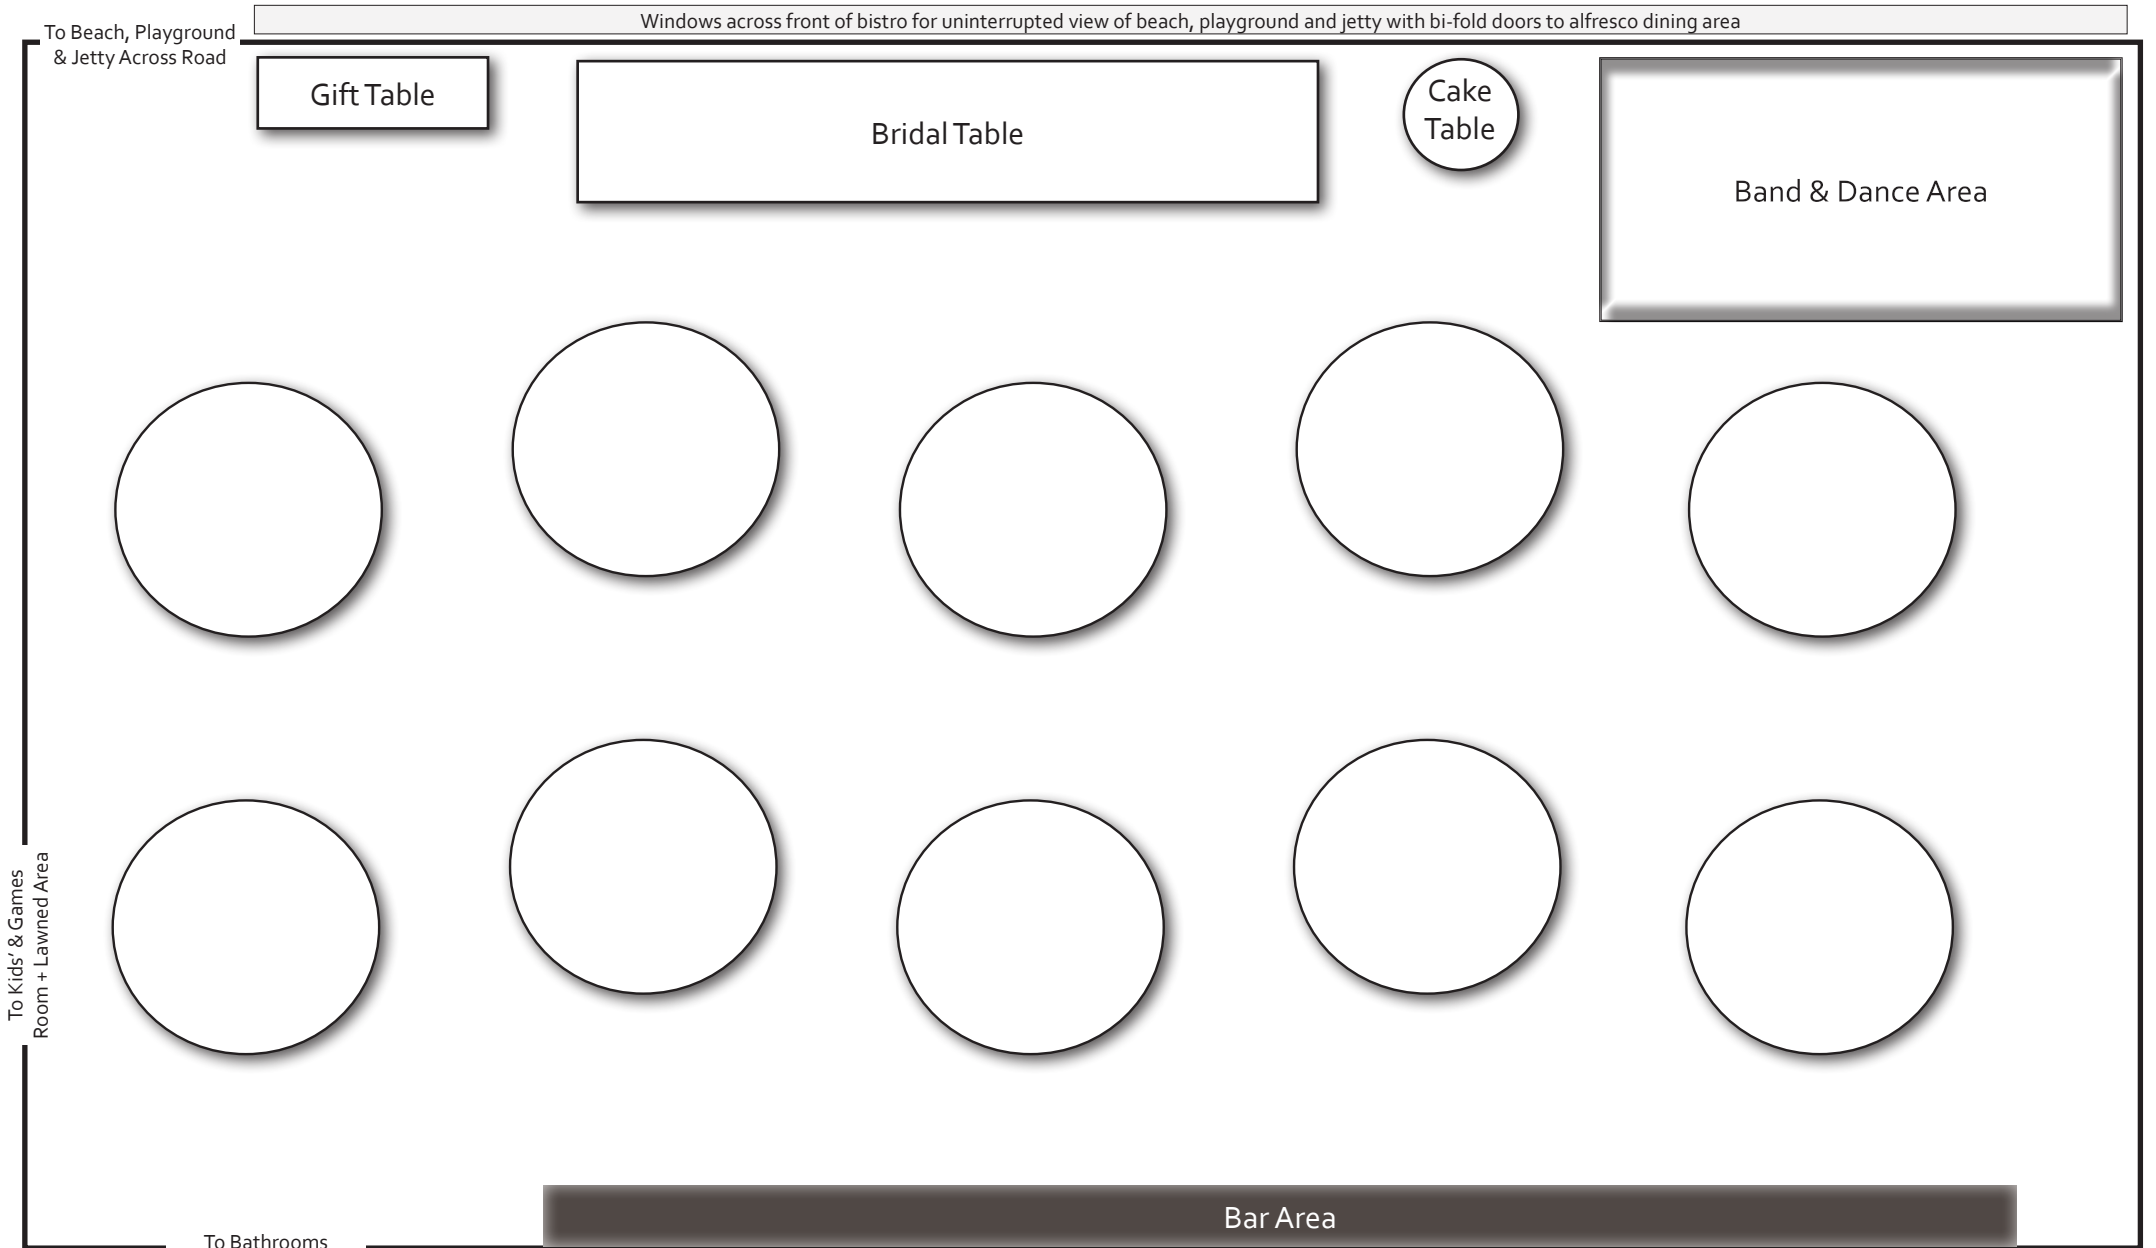

# Bistro Seating Plan

# Bistro Seating Plan

This plan is not drawn to scale, it is a basic diagram of approximate layout within our bistro and does not denote fire exits, extinguishers or other items - this plan is not to be used for occupational health and safety purposes